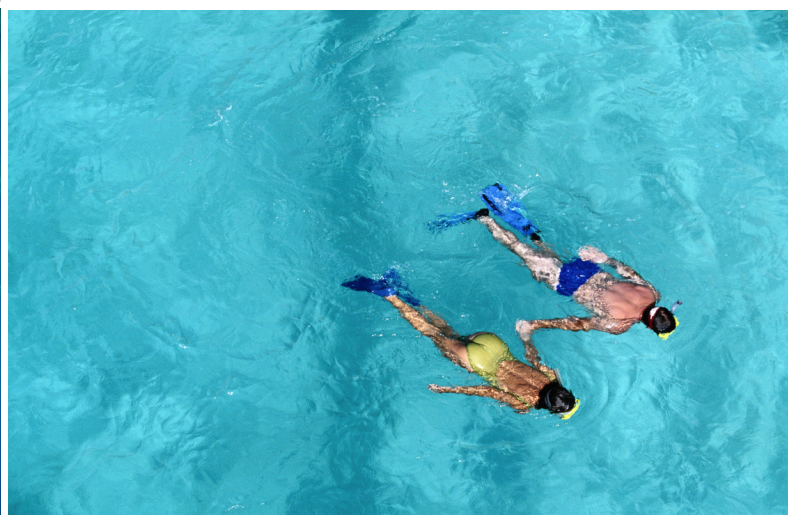

BLISS

BOSTON
WHALER